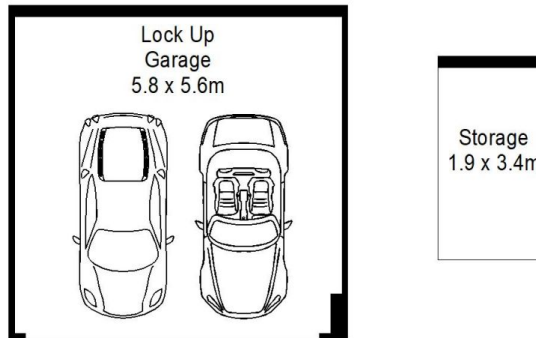

0 1 2 3 4 5
SCALE IN METERS.

2/216 President Avenue, Miranda

4 3 2

Scale in metres. Indicative only. Dimensions are approximate. All information contained herein is gathered from sources we believe to be reliable. However we cannot guarantee its accuracy and interested persons should rely on their own enquiries.