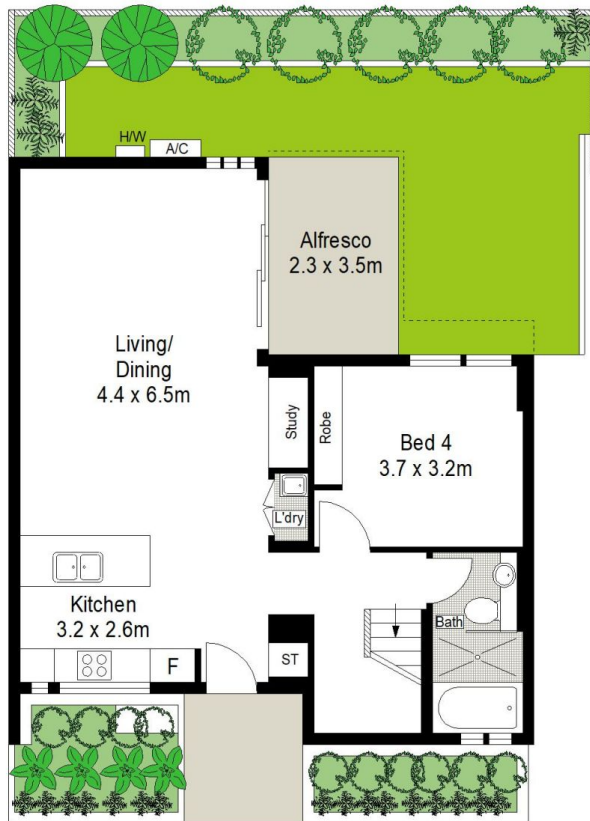

View : <https://www.thepropertyco.com.au/8041521>

Jordan Olar
02 8320 6666

[For full version visit the website](https://www.thepropertyco.com.au)

<https://www.thepropertyco.com.au>

FIRST FLOOR

GROUND FLOOR

0 1 2 3 4 5
SCALE IN METERS.

2/216 President Avenue, Miranda

4 3 2

Scale in metres. Indicative only. Dimensions are approximate. All information contained herein is gathered from sources we believe to be reliable. However we cannot guarantee its accuracy and interested persons should rely on their own enquiries.