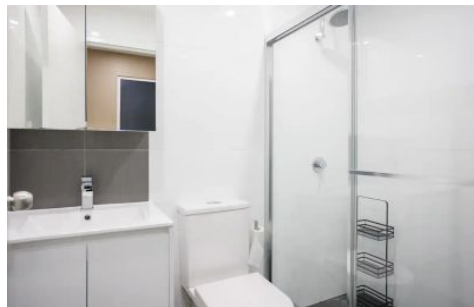

THE PROPERTY CO.

GROUP