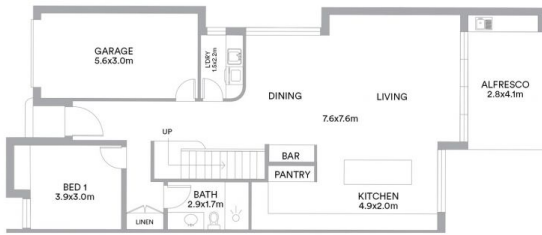

- Functional open plan layout with plenty of natural light and a focus on outdoor flow
- Five bedrooms, with one conveniently located on the ground floor. All have the ability to serve an additional living area or a study
- Spacious master bedroom with an ensuite, walk in robe and additional built in wardrobe with plenty of storage

<https://www.thepropertyco.com.au>

**GROUND FLOOR PLAN**

**FIRST FLOOR PLAN**

**SITE PLAN**